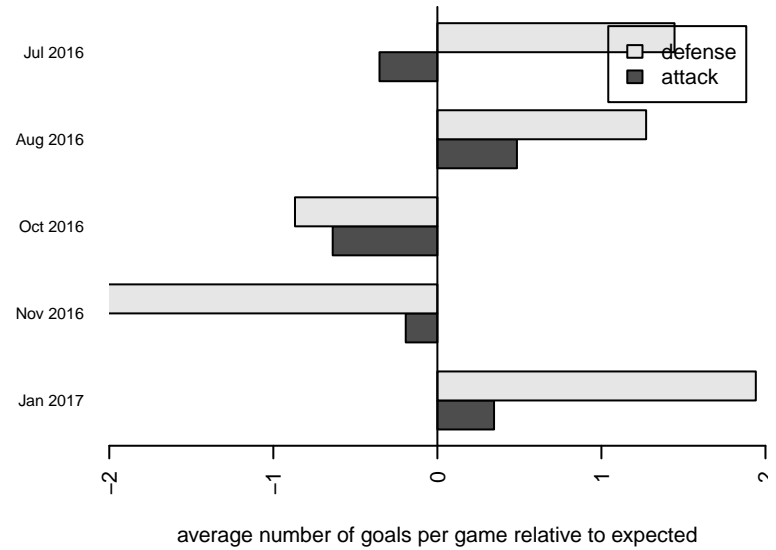

Performance relative to 13 month average