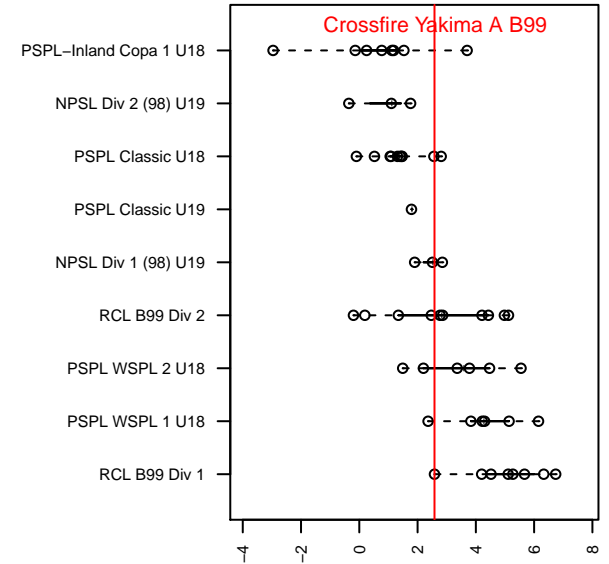

Crossfire Yakima A B99

Crossfire Yakima
 Yakima, WA
 B99 total strength=1549
 attack=18.79 defense=9.56
 fall league = RCL B99 Div 1
 notes= Cuevas 2013-5

alt names used:
 CROSSFIRE YAKIMA B98 (WA)
 Crossfire Yakima -B99 A

Venues played:
 2016 Nike Crossfire Challenge Gold Group U18
 2016 Pacific Coast Challenge Premier U19
 2016 River Jam U18-19
 2016 RCL B99 Div 1
 2016 PacNW Winter Classic Premier U19

Crossfire Yakima A B99
 Dots are actual minus expected GF (blue circles) and GA (red triangles).
 Blue line is smoothed change in attack strength. Red is smoothed change in defense strength.

**attack and defense variance (black dot)
relative to other teams
and top 10 in region**

**attack and defense rating
relative to others at age
and all opponents in last 13 months**

Performance relative to 13 month average